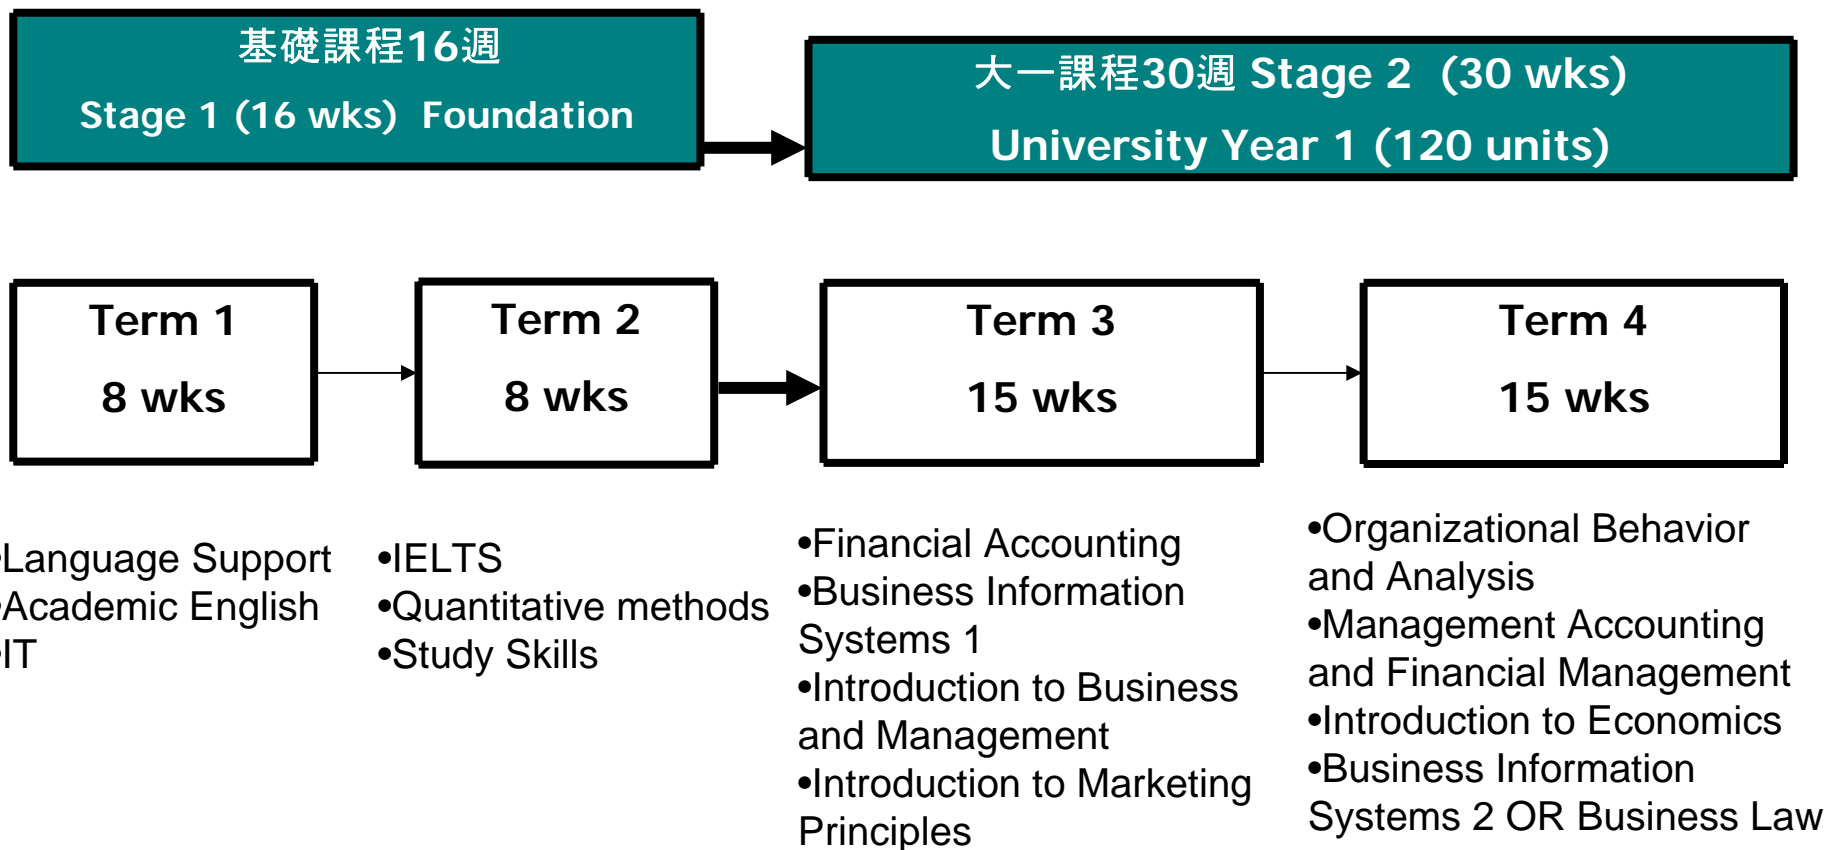

商業證書課程 CHEBM Course Structure(一學年)